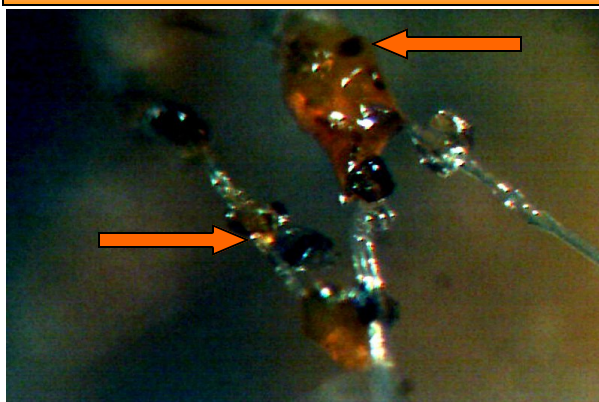

Picture #1

Traditional Adhesive: A particle is stopped by the adhesive, but remains on the fiber's surface. As particles attach, the adhesive does not renew its effectiveness, rendering that area of the fiber surface useless.

Dustlok Adhesive - Day 1

Picture #2

Day 1: Dustlok Adhesive captures a particle on the fiber's surface. The particle adheres to the adhesive, assuring it will not detach and enter the air stream.

Dustlok Adhesive - Day 3

Picture #3

Day 3: Dustlok Adhesive surrounds the particle, holding it securely in the filter media. The particle is encapsulated, allowing the adhesive to capture additional particulate and repeat the process.

(Picture at left: Chemical analysis in progress)

Test Procedure Includes:

- Clean filter paper is placed downstream of the media that contains Dustlok Adhesive.
- The media is subjected to air velocities typically used in air handling systems.
- After completing the test, the filter paper is removed and analyzed. A **microscopy analysis** is conducted and involves looking for visual signs of adhesive migration. In addition, a **chemical analysis** is used to detect traces of the adhesive's chemical composition on the filter paper.