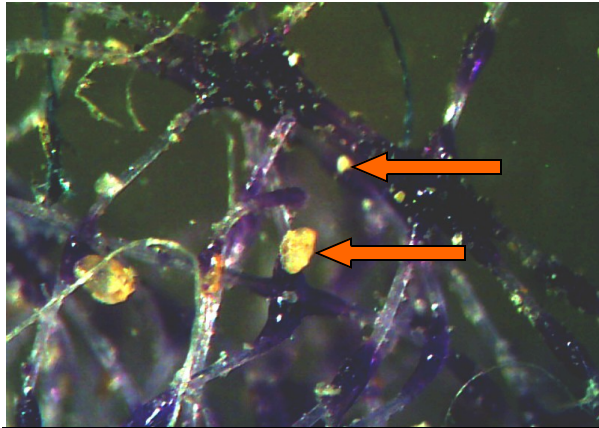

Dustlok® Adhesive Advantage

The *only* filtration media adhesive that continuously renews its effectiveness throughout the life of the filter.

Traditional Adhesive - After 3 Days

Every Picture Tells A Story...

Picture #1

Traditional Adhesive: A particle is stopped by the adhesive, but remains on the fiber's surface. As particles attach, the adhesive does not renew its effectiveness, rendering that area of the fiber surface useless.