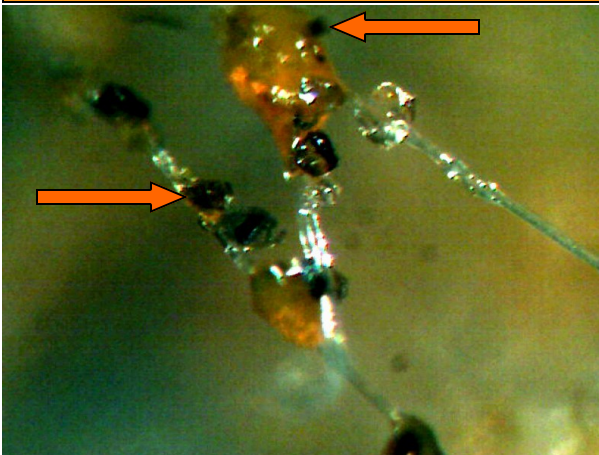

Picture #1

Traditional Adhesive: A particle is stopped by the adhesive, but remains on the fiber's surface. As particles attach, the adhesive does not renew its effectiveness, rendering that area of the fiber surface useless.

Dustlok Adhesive - Day 1

Picture #2

Day 1: Dustlok Adhesive captures a particle on the fiber's surface. The particle adheres to the adhesive, assuring it will not detach and enter the air stream.

Dustlok Adhesive - Day 3

Picture #3

Day 3: Dustlok Adhesive surrounds the particle, holding it securely in the filter media. The particle is encapsulated, allowing the adhesive to capture additional particulate and repeat the process.

(Picture at left: Chemical analysis in progress)

Test Procedure Includes:

- Clean filter paper is placed downstream of the media that contains Dustlok Adhesive.
- The media is subjected to air velocities typically used in air handling systems.
- After completing the test, the filter paper is removed and analyzed. A **microscopy analysis** is conducted and involves looking for visual signs of adhesive migration. In addition, a **chemical analysis** is used to detect traces of the adhesive's chemical composition on the filter paper.